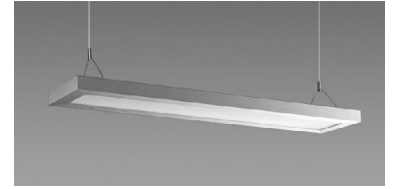

SCORTA Pendant 2x2

SCORTA Pendant 1x4 | Atletico Sports Shop, Arendonk, Belgium
Lighting Design: Rudy Seuntjens | Photograph: Multiline

SCORTA. Understated design. Excellent light.

Lighting could not be simpler than SCORTA, nor more elegant. This acclaimed family from Multiline of Belgium offers direct/indirect pendants for office spaces, conference rooms, reception areas, and a variety of other applications.

Framed in anodized aluminum, SCORTA's understated rectilinear form and acrylic diffuser creates an elegant panel of light. An opalescent diffuser shields the T5 lamps while still providing subtle lamp image for visual texture. A clear upper diffuser is also positioned above the lamps to keep dirt and debris out of the luminaire.

The SCORTA family includes a 1x4 pendant and a 2x2 pendant.

SCORTA Pendant 1x4

SCORTA Pendant 2x2

SCORTA Pendant 1x4

SCORTA Pendant 2x2

Product details.

- Clean, rectilinear shape
- Acrylic diffusers create the effect of a floating panel of light
- Available in two pendant sizes
- Diffusers are positioned above and below high-efficiency T5 lamps, resulting in optimal task illumination with minimal glare
- Dimmable

CONSTRUCTION	Fixture frame is constructed of extruded aluminum. Corners are fastened together with steel internal brackets.
FINISH	Body finish is anodized aluminum.
SHIELDING	Lamps are shielded by an opal acrylic diffuser below the lamps and a clear acrylic diffuser above the lamps. Diffusers provide a stripe effect on the bottom panel from the evenly spaced lamps.
ELECTRICAL	120V or 277V. Integral electronic ballast.
MOUNTING	Fixtures are supplied with 72-inch fully adjustable with “Y” aircraft cables.