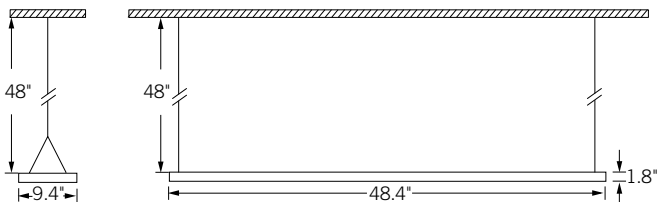

Product details.

- Clean, rectilinear shape
- Acrylic diffusers create the effect of a floating panel of light
- Available in two pendant sizes
- Diffusers are positioned above and below high-efficiency T5 lamps, resulting in optimal task illumination with minimal glare
- Dimmable

CONSTRUCTION	Fixture frame is constructed of extruded aluminum. Corners are fastened together with steel internal brackets.
FINISH	Body finish is anodized aluminum.
SHIELDING	Lamps are shielded by an opal acrylic diffuser below the lamps and a clear acrylic diffuser above the lamps. Diffusers provide a stripe effect on the bottom panel from the evenly spaced lamps.
ELECTRICAL	120V or 277V. Integral electronic ballast.
MOUNTING	Fixtures are supplied with 72-inch fully adjustable with “Y” aircraft cables.

See product specification sheets at www.energielighting.com for complete details.

  DAMP LOCATION LISTED	 SCORTA Pendant 1x4	 SCORTA Pendant 2x2
Catalog Number Prefix	SCO-14	SCO-22
Dimmable	Yes	Yes
Indirect % / Direct %	53% / 47%	53% / 47%
Lamp (supplied by others)	2x28W T5 2x54W T5HO	4x14W T5 4x24W T5HO

Dimensions.

SCORTA Pendant 1x4