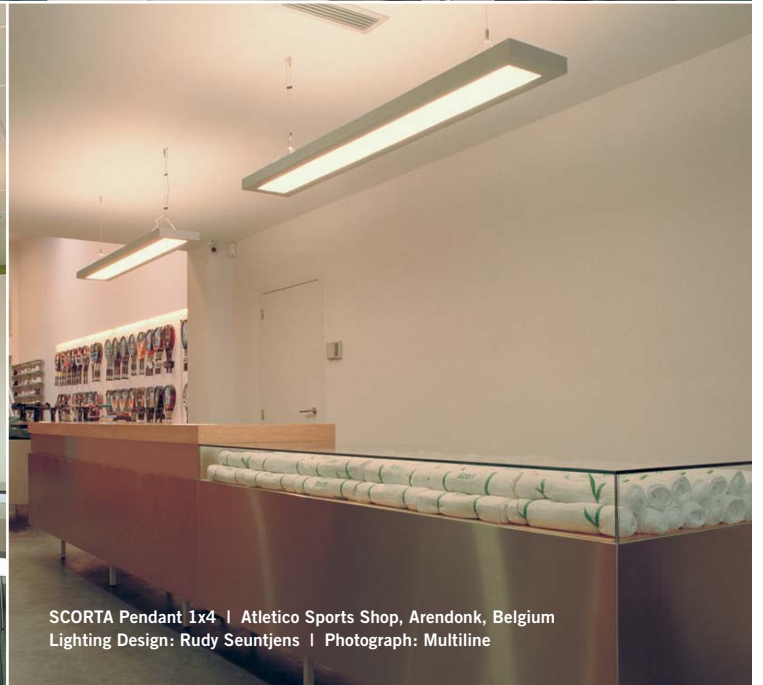

SCORTA Pendant 2x2

SCORTA Pendant 1x4 | Atletico Sports Shop, Arendonk, Belgium
Lighting Design: Rudy Seuntjens | Photograph: Multiline

SCORTA. Understated design. Excellent light.

Lighting could not be simpler than SCORTA, nor more elegant. This acclaimed family from Multiline of Belgium offers direct/indirect pendants for office spaces, conference rooms, reception areas, and a variety of other applications.

Framed in anodized aluminum, SCORTA's understated rectilinear form and acrylic diffuser creates an elegant panel of light. An opalescent diffuser shields the T5 lamps while still providing subtle lamp image for visual texture. A clear upper diffuser is also positioned above the lamps to keep dirt and debris out of the luminaire.